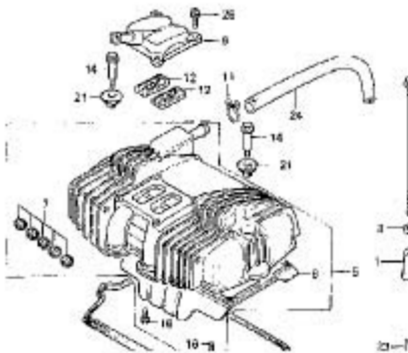

**1983 Honda CB450 SC NIGHTHAWK 450 OEM Parts**  
**Original Equipment Manufacturer Parts**

FIG. 1000000  
Part No. 1000000  
Description

No.	Part No.	Description
1		
2		
3		
4		
5		
6		
7		
8		
9		
10		
11		
12		
13		
14		
15		
16		
17		
18		
19		
20		
21		
22		

REV	REV	Part No.	Description	Rev. No.	DATE
-----	-----	----------	-------------	----------	------

9913-88